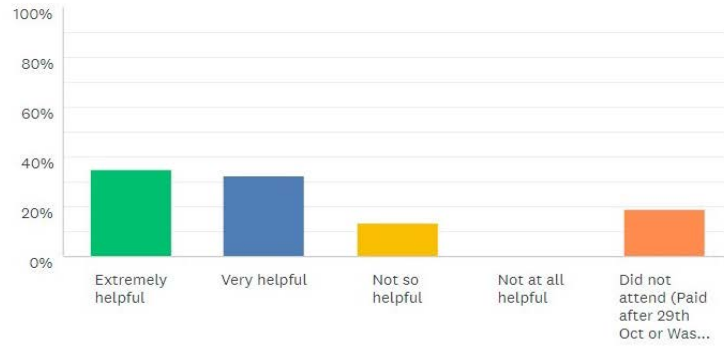

Were the Demo Sessions conducted help you get familiarize with the features of our website?

Answered: 37 Skipped: 0

ANSWER CHOICES	RESPONSES
Extremely helpful	35.14% 13
Very helpful	32.43% 12
Not so helpful	13.51% 5
Not at all helpful	0.00% 0
Did not attend (Paid after 29th Oct or Was not available)	18.92% 7
TOTAL	37