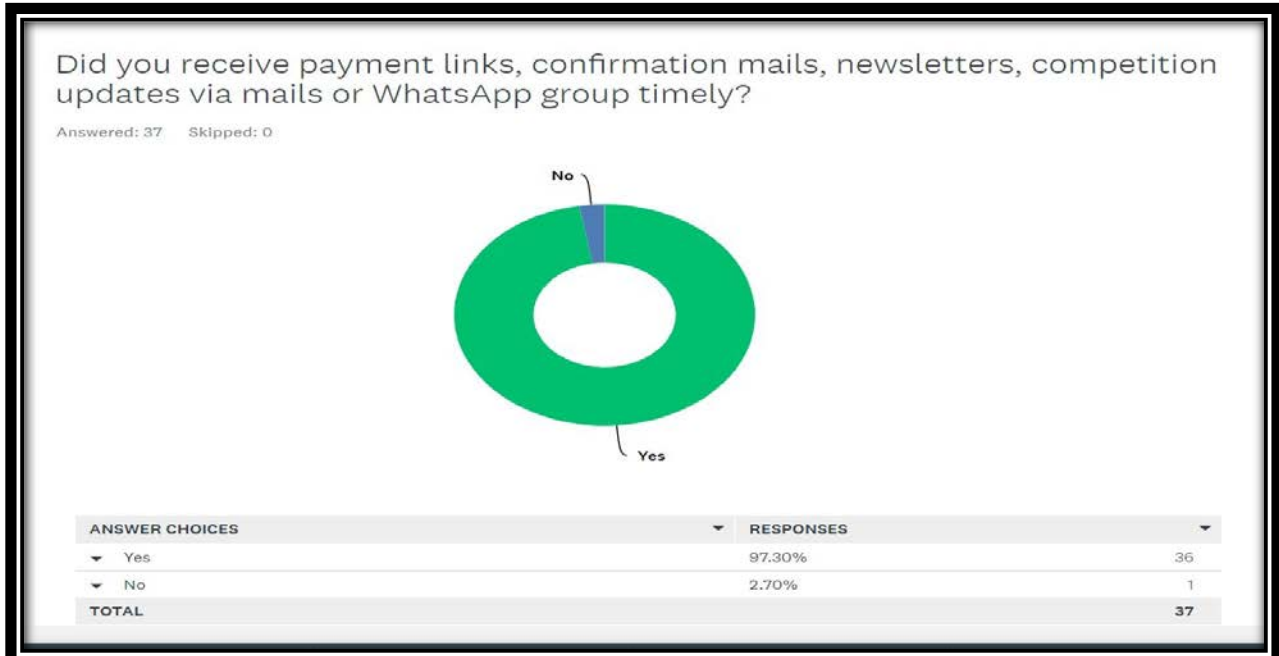

OLD PASSWORD

NEW PASSWORD

CONFIRM NEW PASSWORD

Change Password

Feedback : We had provided various services that were important for the participant to get ready for the competition and answer their queries and give them timely updates.

Were the Demo Sessions conducted help you get familiarize with the features of our website?

Answered: 37 Skipped: 0

ANSWER CHOICES	RESPONSES
Extremely helpful	35.14% 13
Very helpful	32.43% 12
Not so helpful	13.51% 5
Not at all helpful	0.00% 0
Did not attend (Paid after 29th Oct or Was not available)	18.92% 7
TOTAL	37